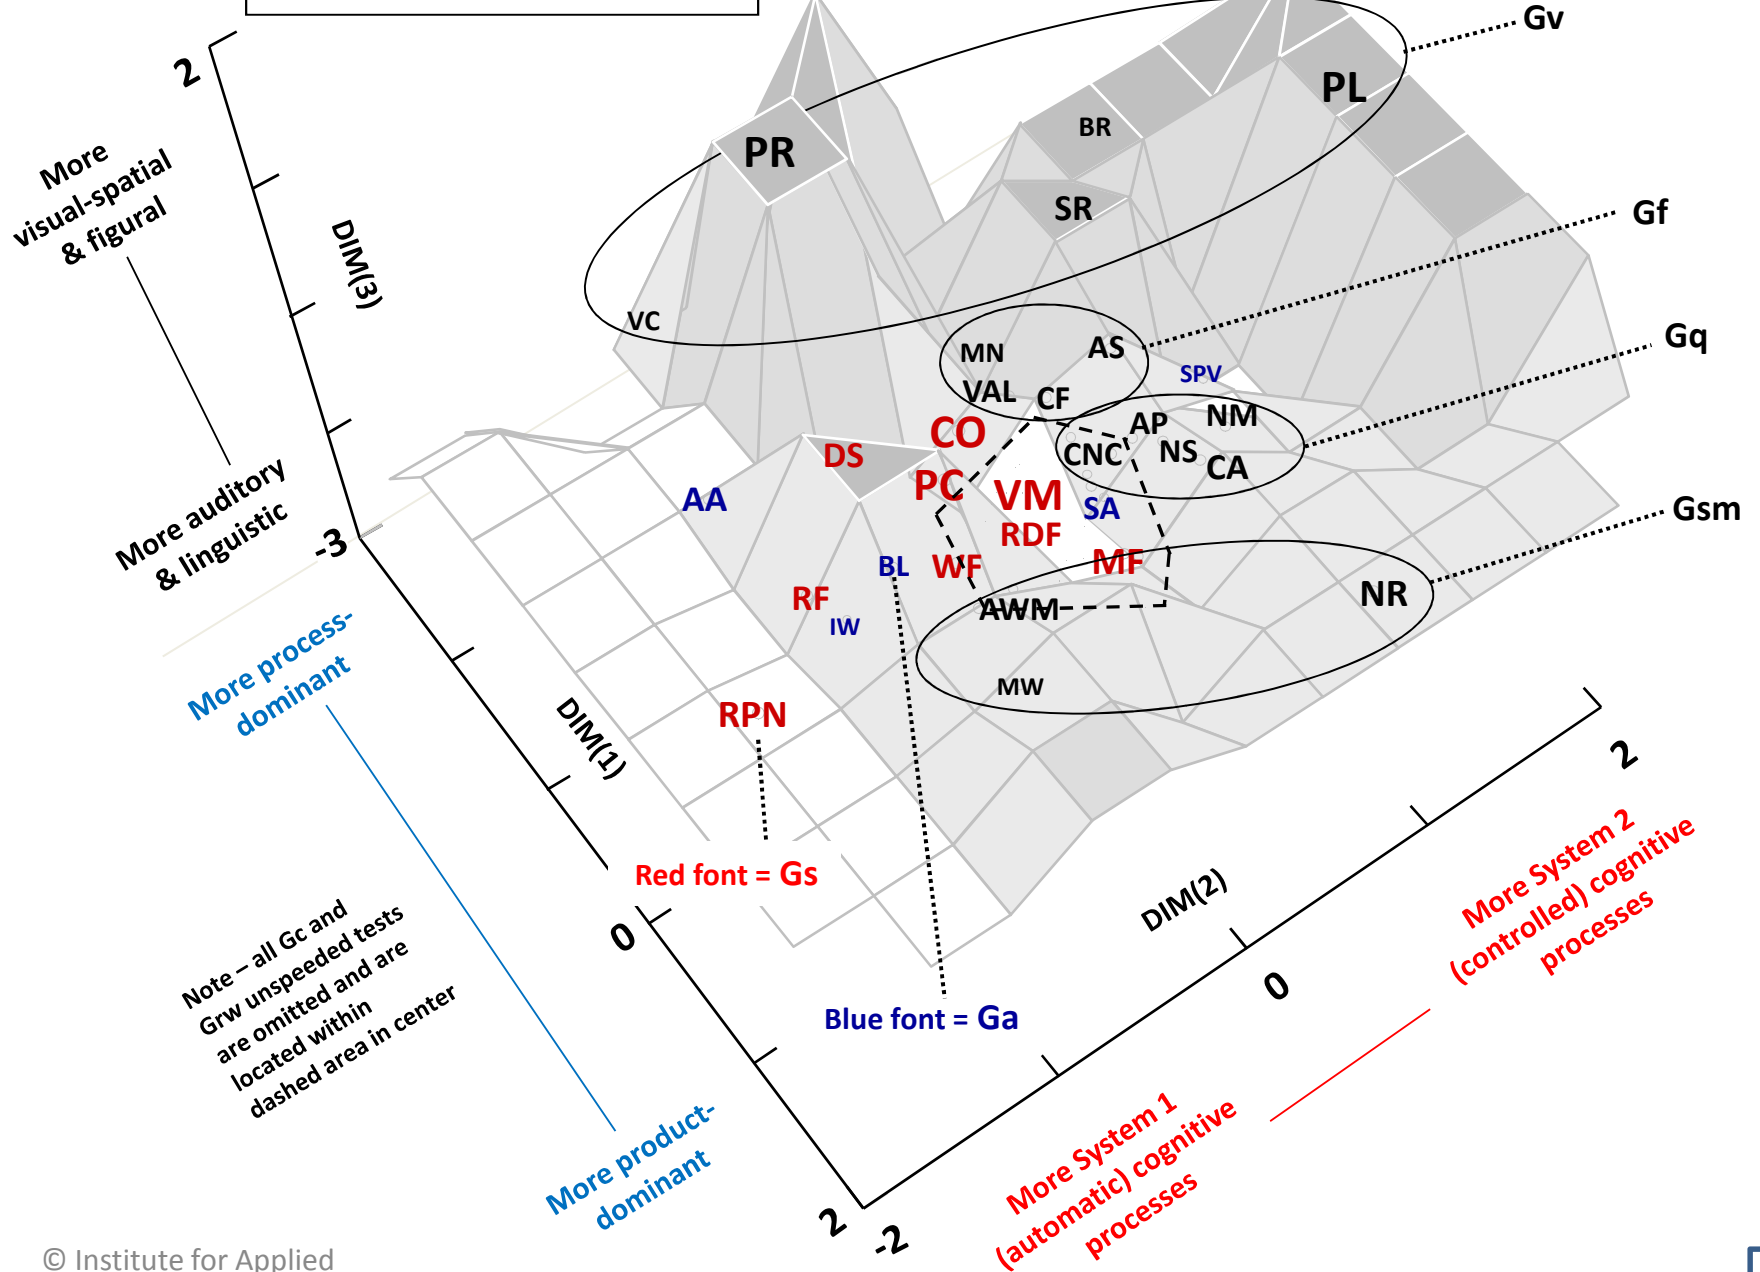

WJ III 3-D MDS Model

Note - all Gc and Grw unspeeded tests are omitted within and are located within a dashed area in center